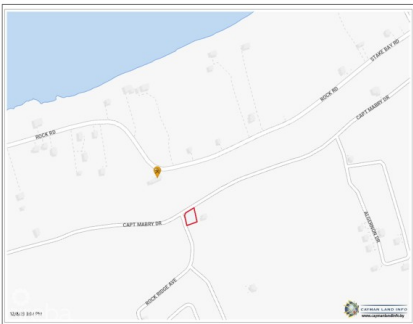

## LARGE CAYMAN BRAC BLUFF LOT - CAPT MABRY DR

Cayman Brac Centre, Cayman Islands

MLS# 416910

**CI\$64,999**

**Sloane Rhulen**  
sloane@rhulens.com

Calling all savvy investors! Take advantage of this spectacular opportunity. Beautiful corner Bluff Lot featuring 11,195sqft. Offering 100% stamp duty and import duty waivers making it easy to purchase and build in Cayman Brac. Act swiftly and secure your piece of paradise today!