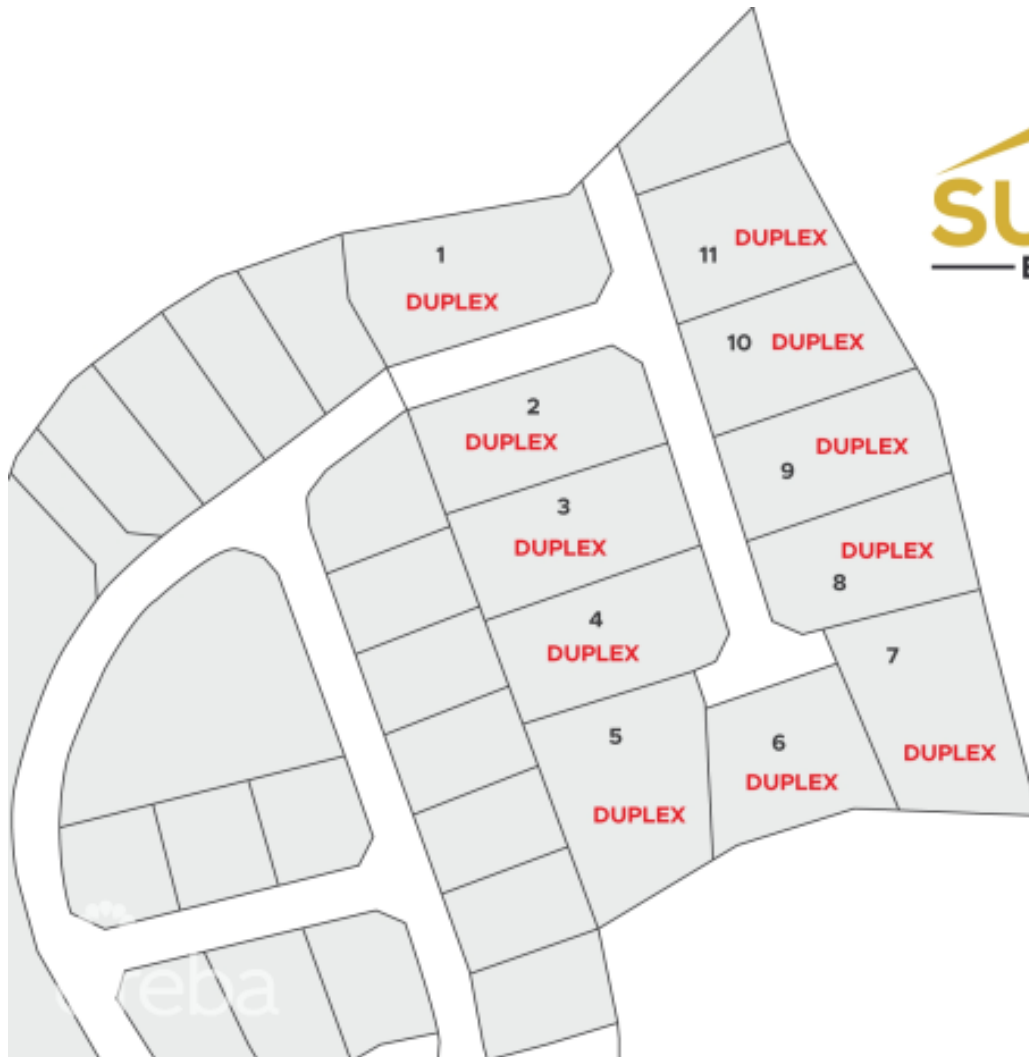

## SUMMIT ESTATES - DEVELOPMENT LAND - LOT #7

East End, Cayman Islands  
MLS# 415640

**CI\$143,566**

**Sloane Rhulen**  
sloane@rhulens.com

Take advantage of this opportunity to invest in this tranquil subdivision in the heart of East End. Large duplex lots available with covenants to protect your investment. Purchase adjoining lots to build apartments. Only 11 lots available, scheduled for completion in 2023.

## Key Details

Width  
**145.00**

Depth  
**115.00**

Block  
**72B**

Parcel  
**299**

## Additional Features

Block  
**72B**

Parcel  
**299**

Views  
**Garden View**

Zoning  
**Medium Density  
Residential**

Road Frontage  
**25**