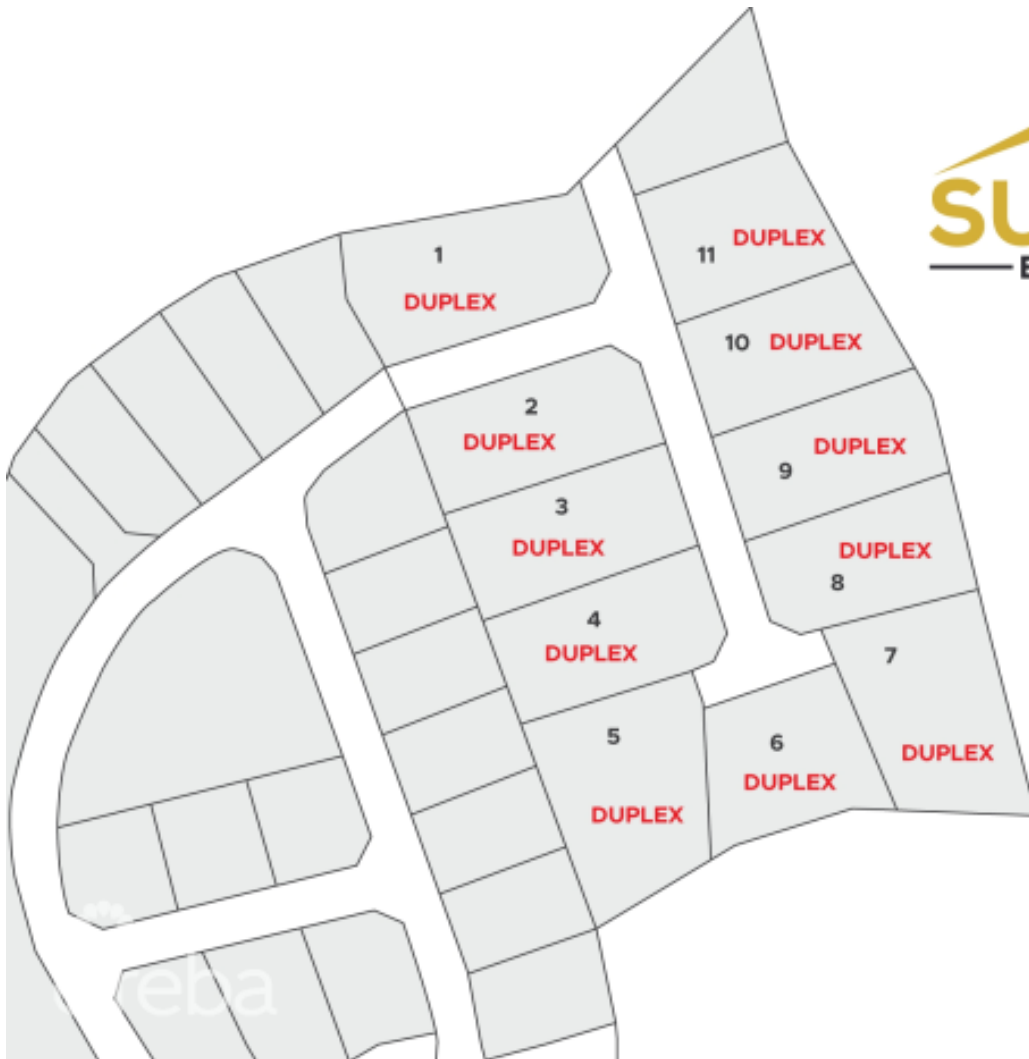

## SUMMIT ESTATES - DEVELOPMENT LAND - LOT #7

East End, Cayman Islands  
MLS# 415640

**CI\$143,566**

**Sloane Rhulen**  
sloane@rhulens.com

Take advantage of this opportunity to invest in this tranquil subdivision in the heart of East End. Large duplex lots available with covenants to protect your investment. Purchase adjoining lots to build apartments. Only 11 lots available, scheduled for completion in 2023.

## Key Details

Width  
**145.00**

Depth  
**115.00**

Block  
**72B**

Parcel  
**299**

## Additional Features

Block  
**72B**

Parcel  
**299**

Views  
**Garden View**

Zoning  
**Medium Density  
Residential**

Road Frontage  
**25**