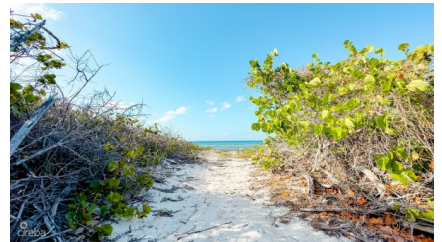

## OCEANFRONT LAND LITTLE CAYMAN

Little Cayman (East), Cayman Islands

MLS# 417564

**CI\$599,000**

**Sloane Rhulen**  
sloane@rhulens.com

Welcome to Little Cayman Live directly on the ocean on the idyllic island of Little Cayman. Imagine a tranquil life, where the waves flow and the horizon stretches infinity, beckoning adventure. Little Cayman, a bastion of untouched beauty and serene lifestyles, offers a retreat from the hustle and bustle of Grand Cayman, a place where the soul finds peace and the heart finds excitement. The Land Nestled in this pristine paradise is a unique gem: Oceanfront Land. Spanning 1 acre, this north-facing sanctuary rises 8 feet above the Caribbean waters, offering breathtaking views and an unparalleled connection to nature. It's more than land; it's a promise of a life lived completely, surrounded by the best diving sites in the world, abundant deep-sea fishing, and the serene simplicity of kayaking along untouched coastlines over to Owen Island, a tiny uninhabited island just off the coast. A Step Back in Time Little Cayman isn't just a location; it's a lifestyle. With a welcoming community of around 200 souls, life here moves at the slow pace of nature. Bicycles replace cars, stars replace streetlights, and every day is a new opportunity to live in harmony with the natural and unique flora and fauna. Building your home here isn't just constructing a house; it's crafting a legacy, an investment in tranquility, and a testament to a life well-lived. Your Future Awaits This oceanfront land isn't just an investment in real estate; it's an investment in you. Whether you're dreaming of a bespoke retreat where every sunrise greets you with possibilities or looking for a land bank with growth potential, this property promises a future as vibrant and boundless as the ocean itself. Dive into Your Dreams Own a piece of Little Cayman and start crafting your future. How do you want to live your life?