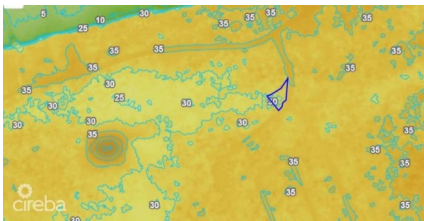

## CAYMAN BRAC LAND (0.2612 ACRES)

Cayman Brac Centre, Cayman Islands

MLS# 413144

**CI\$35,000**

**Sloane Rhulen**  
sloane@rhulens.com

0.26 Acre parcel with ground a floor elevation on 30'. Build your dream Brac getaway priced to move quickly. Image Source: [www.caymanlandinfo.ky](http://www.caymanlandinfo.ky)

### Key Details

Width	Depth	Block	Parcel
<b>120.00</b>	<b>82.00</b>	<b>99A</b>	<b>388</b>