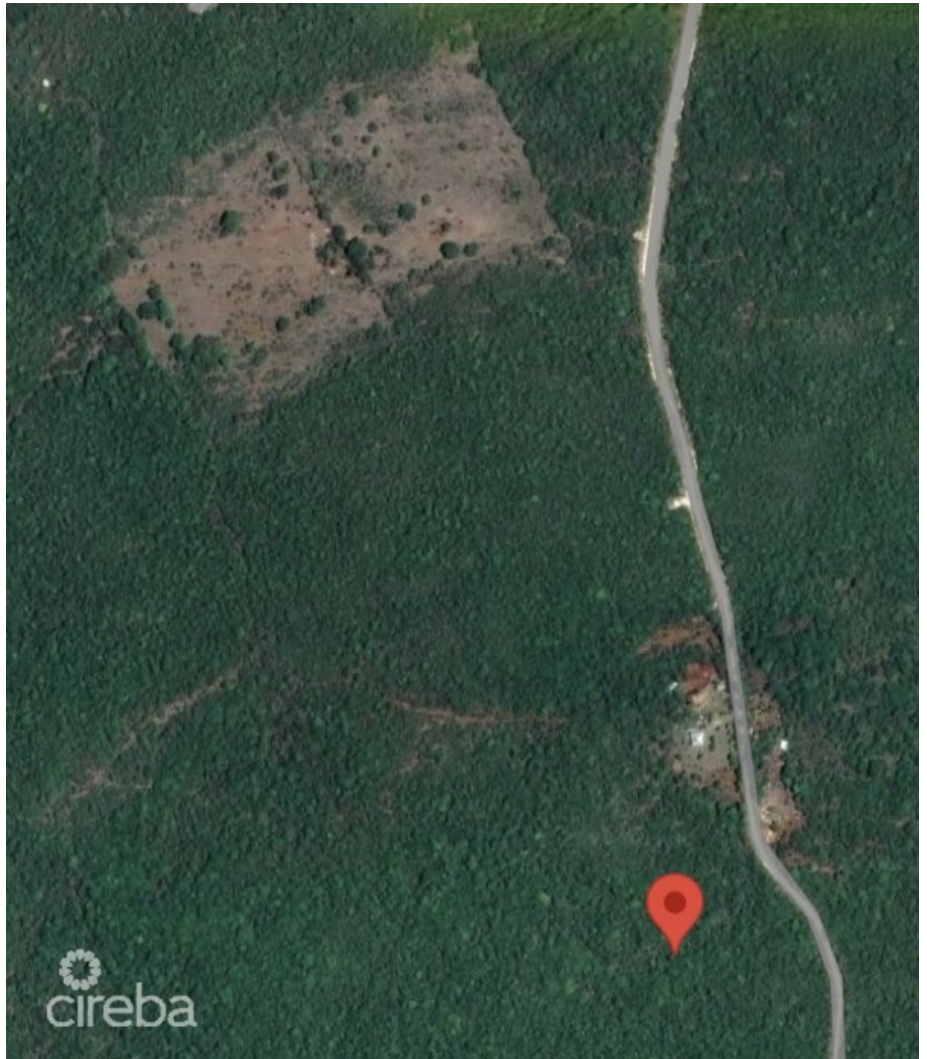

20 ACRES BRAC BLUFF LAND

Cayman Brac East, Cayman Islands

MLS# 418202

CI\$1,400,000

Sloane Rhulen
sloane@rhulens.com

Beautiful 20 acres of raw land on Cayman Brac Bluff. High elevation and rich soil allows for the property to be used for either residential home, farm land, vacation rentals or all of the above

Key Details

Width 1376.18	Depth 1636.44	Block 109A	Parcel 298
-------------------------	-------------------------	----------------------	----------------------

Additional Features

Block 109A	Parcel 298	Views Garden View	Zoning Low Density residential
----------------------	----------------------	-----------------------------	--