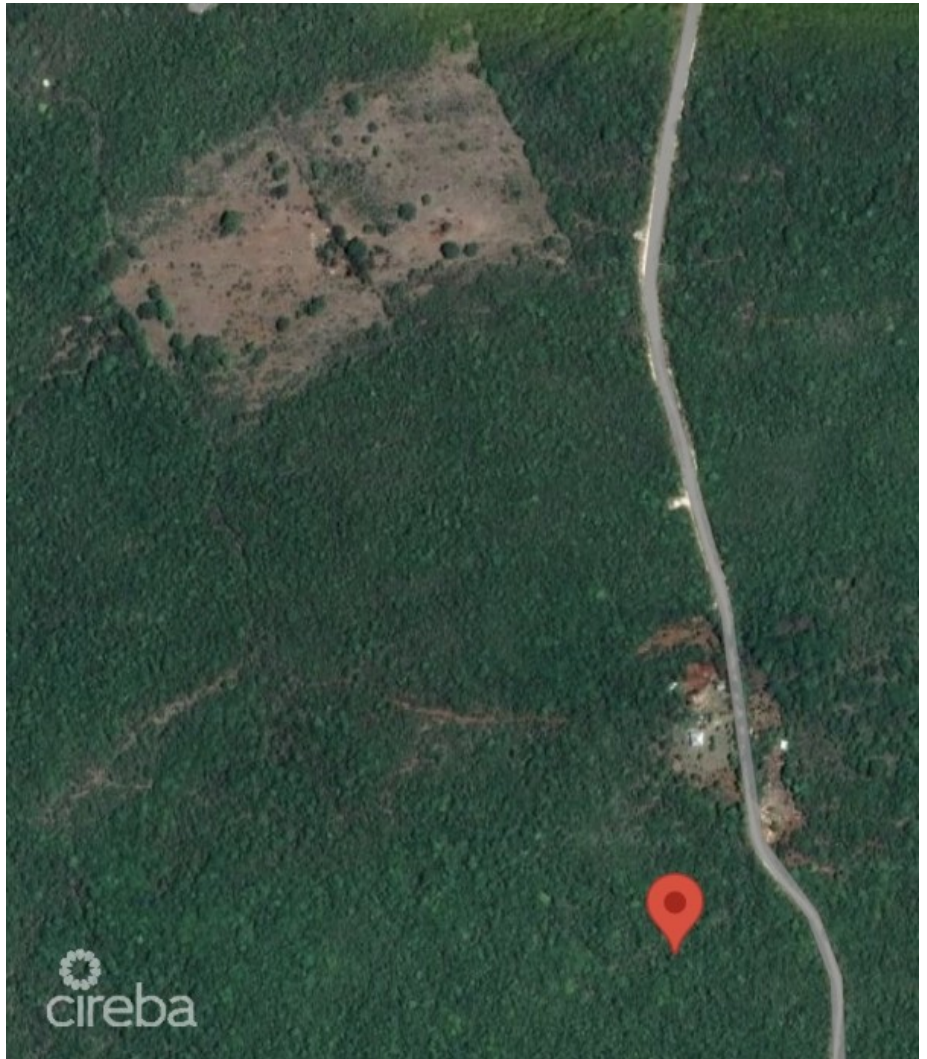

## 20 ACRES BRAC BLUFF LAND

Cayman Brac East, Cayman Islands

MLS# 418202

**CI\$1,400,000**

**Sloane Rhulen**  
sloane@rhulens.com

Beautiful 20 acres of raw land on Cayman Brac Bluff. High elevation and rich soil allows for the property to be used for either residential home, farm land, vacation rentals or all of the above

## Key Details

Width <b>1376.18</b>	Depth <b>1636.44</b>	Block <b>109A</b>	Parcel <b>298</b>
-------------------------	-------------------------	----------------------	----------------------