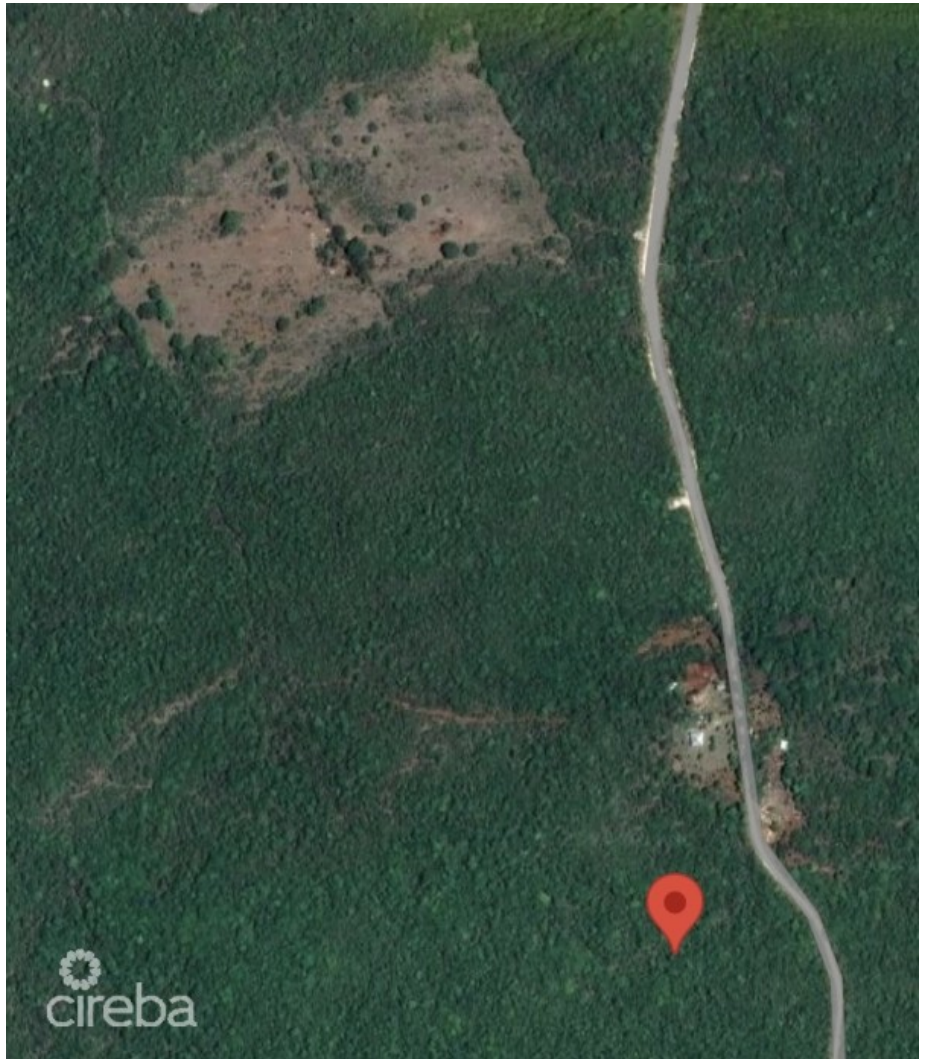

20 ACRES BRAC BLUFF LAND

Cayman Brac East, Cayman Islands

MLS# 418202

CI\$1,400,000

Sloane Rhulen
sloane@rhulens.com

Beautiful 20 acres of raw land on Cayman Brac Bluff. High elevation and rich soil allows for the property to be used for either residential home, farm land, vacation rentals or all of the above

Essential Information

Type Land (For Sale)	Status New	MLS 418202	Listing Type Agriculture
--------------------------------	----------------------	----------------------	------------------------------------

Key Details

Width 1376.18	Depth 1636.44	Block 109A	Parcel 298
-------------------------	-------------------------	----------------------	----------------------

Additional Features

Block 109A	Parcel 298	Views Garden View	Zoning Low Density residential
----------------------	----------------------	-----------------------------	--