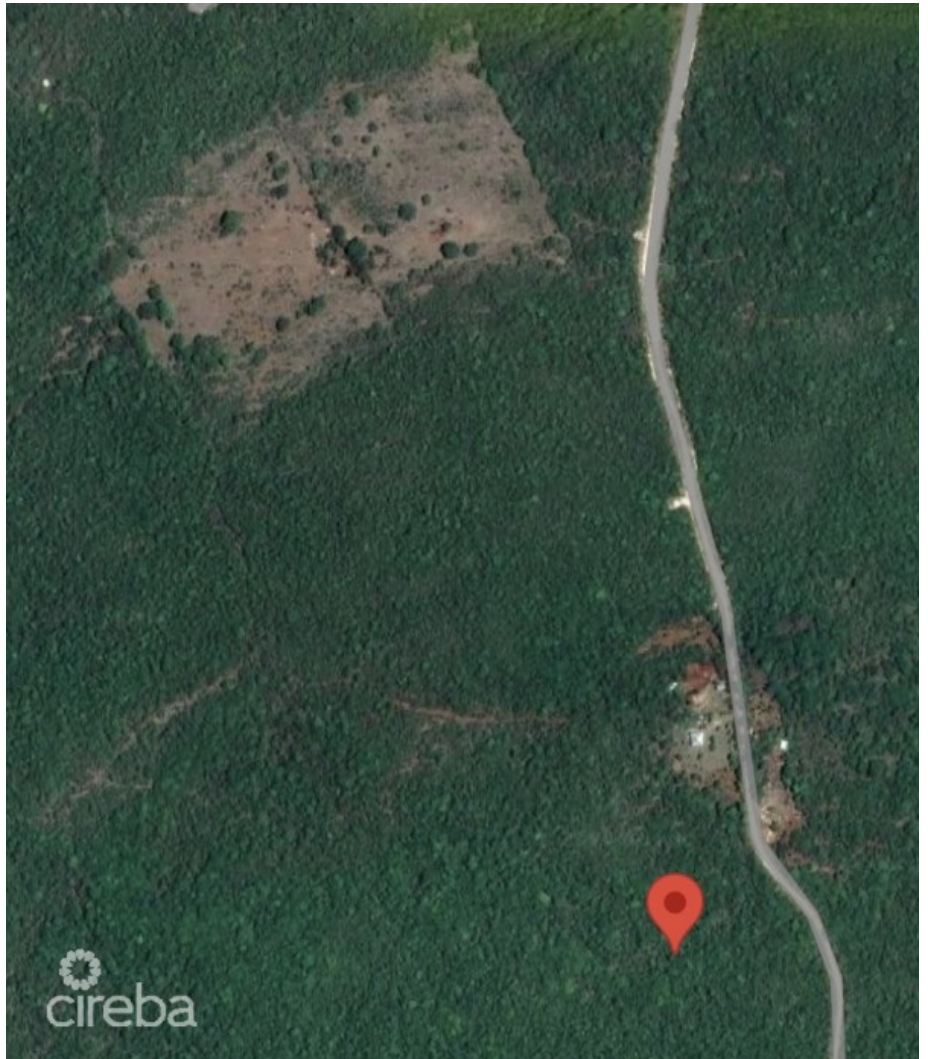

20 ACRES BRAC BLUFF LAND

Cayman Brac East, Cayman Islands

MLS# 418202

CI\$1,400,000

Sloane Rhulen
sloane@rhulens.com

Beautiful 20 acres of raw land on Cayman Brac Bluff. High elevation and rich soil allows for the property to be used for either residential home, farm land, vacation rentals or all of the above

Key Details

Width 1376.18	Depth 1636.44	Block 109A	Parcel 298
-------------------------	-------------------------	----------------------	----------------------

Additional Features

Block 109A	Parcel 298	Views Garden View	Zoning Low Density residential
----------------------	----------------------	-----------------------------	--