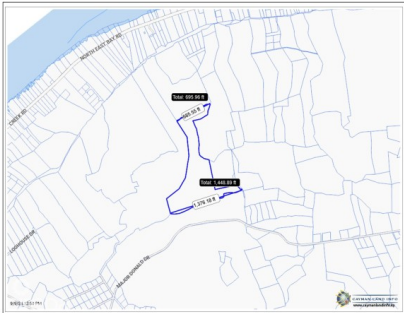

20 ACRES BRAC BLUFF LAND

Cayman Brac East, Cayman Islands

MLS# 418202

CI\$1,400,000

Sloane Rhulen
sloane@rhulens.com

Beautiful 20 acres of raw land on Cayman Brac Bluff. High elevation and rich soil allows for the property to be used for either residential home, farm land, vacation rentals or all of the above

Key Details

Width 1376.18	Depth 1636.44	Block 109A	Parcel 298
-------------------------	-------------------------	----------------------	----------------------

Additional Features

Block 109A	Parcel 298	Views Garden View	Zoning Low Density residential
----------------------	----------------------	-----------------------------	--