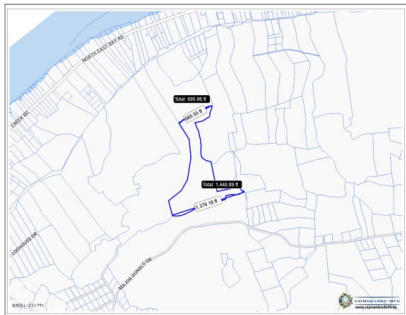

## 20 ACRES BRAC BLUFF LAND

Cayman Brac East, Cayman Islands

MLS# 418202

**CI\$1,400,000**

**Sloane Rhulen**  
sloane@rhulens.com

Beautiful 20 acres of raw land on Cayman Brac Bluff. High elevation and rich soil allows for the property to be used for either residential home, farm land, vacation rentals or all of the above

## Key Details

Width <b>1376.18</b>	Depth <b>1636.44</b>	Block <b>109A</b>	Parcel <b>298</b>
-------------------------	-------------------------	----------------------	----------------------