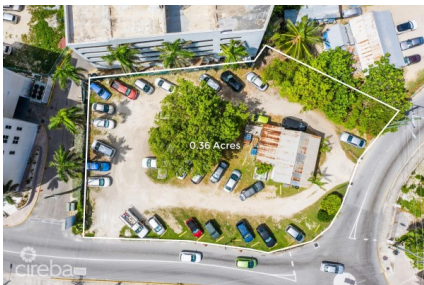

GEORGE TOWN 0.36 ACRE, COMMERCIAL LOT

George Town Central, Cayman Islands
MLS# 417994

CI\$2,350,000

Sloane Rhulen
sloane@rhulens.com

Explore the potential of this prime commercial land in the heart of George Town. Located next to RBC and surrounded by high-profile businesses, this property is perfect for investors and business owners. This is a rare chance to own prime real estate in a sought-after area. Whether you are looking to expand your business footprint or invest in a high-growth area, this property is a must-see. Secure your spot in George Town's vibrant commercial scene today.

Key Details

Width
143.00

Depth
96.00

Block
14BH

Parcel
120

Additional Features

Block
14BH

Parcel
120