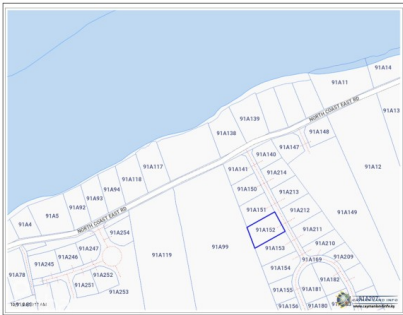

LITTLE CAYMAN EAST LAND .35 ACRE

Little Cayman (East), Cayman Islands

MLS# 418313

US\$40,000

Sloane Rhulen
 sloane@rhulens.com

This Land is located on the North East Coast area, just off the main road. The land is 22 ft above sea level and would have magical water views if a residence was built on stilts, also allowing for a shady space under the house for your car. invest in land in Little Cayman today. photos courtesy of LANDS AND SURVEY

Key Details

Width	Depth	Block	Parcel
100.00	146.00	91A	152

Additional Features

Block	Parcel	Views	Zoning
91A	152	Beach View, Inland	Low Density residential

Road Frontage	Soil
100	Marl