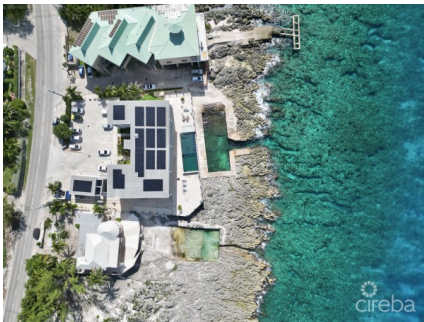

LIGHTHOUSE POINT RESIDENCES - UNIT 201

West Bay North West, Cayman Islands

MLS# 418568

US\$1,500,000

Sloane Rhulen
sloane@rhulens.com

Introducing the pinnacle of sophisticated living at Lighthouse Point Residences Unit 201. This exquisite second-floor unit redefines luxury, providing a serene sanctuary with the breathtaking backdrop of West Bay’s most coveted location. Unit 201 offers an impeccably designed one-bedroom, one-bathroom space, encompassing a generous 1035 square feet. The floor plan has been meticulously crafted to optimize functionality and comfort, ensuring a lifestyle of unparalleled refinement. Situated in a premier oceanfront location, residents of Unit 201 are privileged with sweeping views of the turquoise waters and direct access to the pool deck, merging indoor and outdoor living effortlessly. Picture yourself waking up to the soothing sound of the ocean and ending your day with magnificent sunset vistas from your private balcony. Nestled in one of West Bay’s most prestigious neighborhoods, Lighthouse Point Residences provide a tranquil escape from the hustle and bustle of urban life. The serene surroundings and high-end amenities of Strata 905 offer a unique blend of exclusivity and relaxation, epitomizing the essence of coastal luxury. Strata fees are conveniently paid quarterly, ensuring a seamless and hassle-free homeownership experience for our esteemed residents. Embrace the essence of luxurious coastal living at Lighthouse Point Residences. Contact us today to arrange a private viewing and embark on a journey to your dream home by the sea.

Key Details

Bed 1	Bath 1	Block 1E	Parcel 14H5
Year Built 2020	Sq.Ft. 1035.00		

Additional Features

Block 1E	Den No	Parcel 14H5	Views Ocean View, Ocean Front
Foundation Slab	Floor Level 2	Furnished Yes	Den No