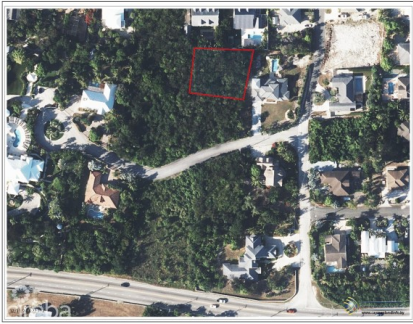

MIDSUMMER DR. RESIDENTIAL LAND

Spotts, Cayman Islands
 MLS# 418589

CI\$330,000

Sloane Rhulen
 sloane@rhulens.com

Rare Opportunity to Own Prime Land on Midsummer Drive! Nestled in a secluded, upscale neighborhood just minutes from town, this stunning piece of land offers the perfect setting for your dream home. Situated on high and dry terrain, the property is ready for building, providing peace of mind and endless possibilities. Choose from one lot or combine two for even more space to create your ideal retreat. This rare find in such a sought-after location won't last long! Don't miss out—call today for more information and take the first step toward making this wonderful property yours! Picture courtesy of CI Land Info

Key Details

Width 130.00	Depth 106.00	Block 25C	Parcel 559
------------------------	------------------------	---------------------	----------------------

Additional Features

Block
25C

Parcel
559

Views
None