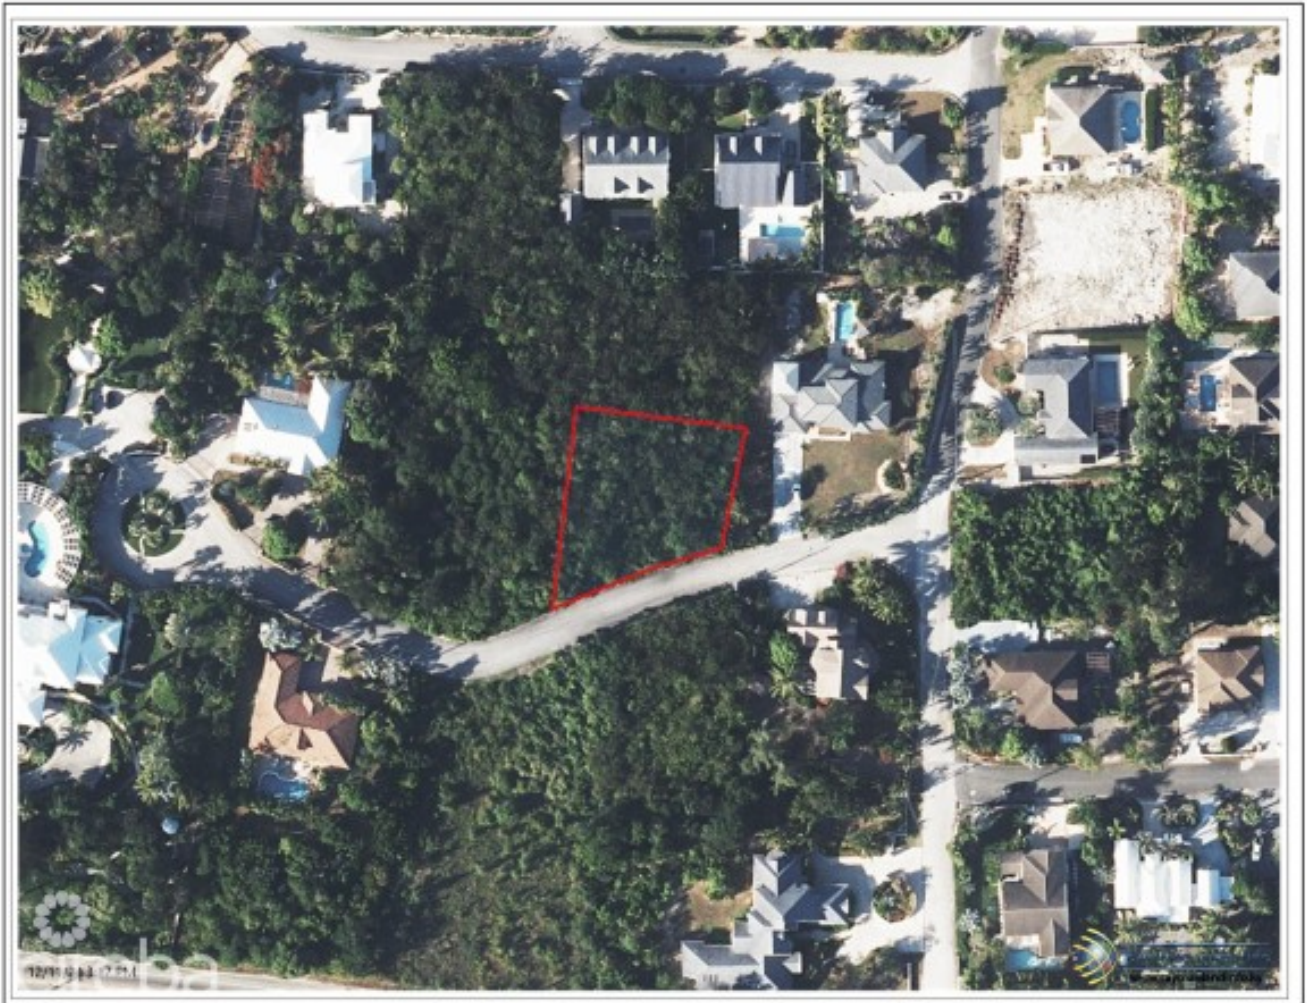

MIDSUMMER DRIVE RESIDENTIAL LOT

Spotts, Cayman Islands

MLS# 418591

CI\$330,000

Sloane Rhulen
sloane@rhulens.com

Rare Opportunity to Own Prime Land on Midsummer Drive! Nestled in a secluded, upscale neighborhood just minutes from town, this stunning piece of land offers the perfect setting for your dream home. Situated on high and dry terrain, the property is ready for building, providing peace of mind and endless possibilities. Choose from one lot or combine two for even more space to create your ideal retreat. This rare find in such a sought-after location won't last long! Don't miss out—call today for more information and take the first step toward making this wonderful property yours! Picture courtesy of CI land Info

Essential Information

Type Land (For Sale)	Status Current	MLS 418591	Listing Type Agriculture
--------------------------------	--------------------------	----------------------	------------------------------------

Key Details

Width 120.00	Depth 130.00	Block 25C	Parcel 558
------------------------	------------------------	---------------------	----------------------

Additional Features

Block 25C	Parcel 558	Views None	Road Frontage 130
---------------------	----------------------	----------------------	-----------------------------