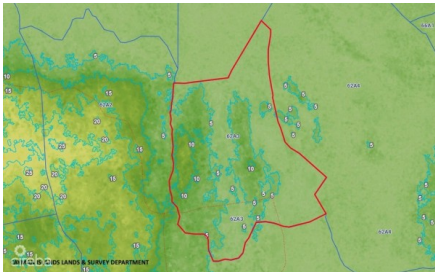

43 ACRES - EAST INTERIOR BORDERING SALINA RESERVE

East End, Cayman Islands

MLS# 418833

CI\$1,500,000

Sloane Rhulen
sloane@rhulens.com

43 ACRES LOCATED IN THE EAST INTERIOR. 6 FOOT REGISTERED RIGHT OF WAY.

Essential Information

Type	Status	MLS	Listing Type
Land (For Sale)	New	418833	Agriculture

Key Details

Width	Depth	Block	Parcel
1475.00	2243.00	62A	3

Additional Features

Block	Parcel	Views	Zoning
62A	3	Inland	Agriculture/Residential